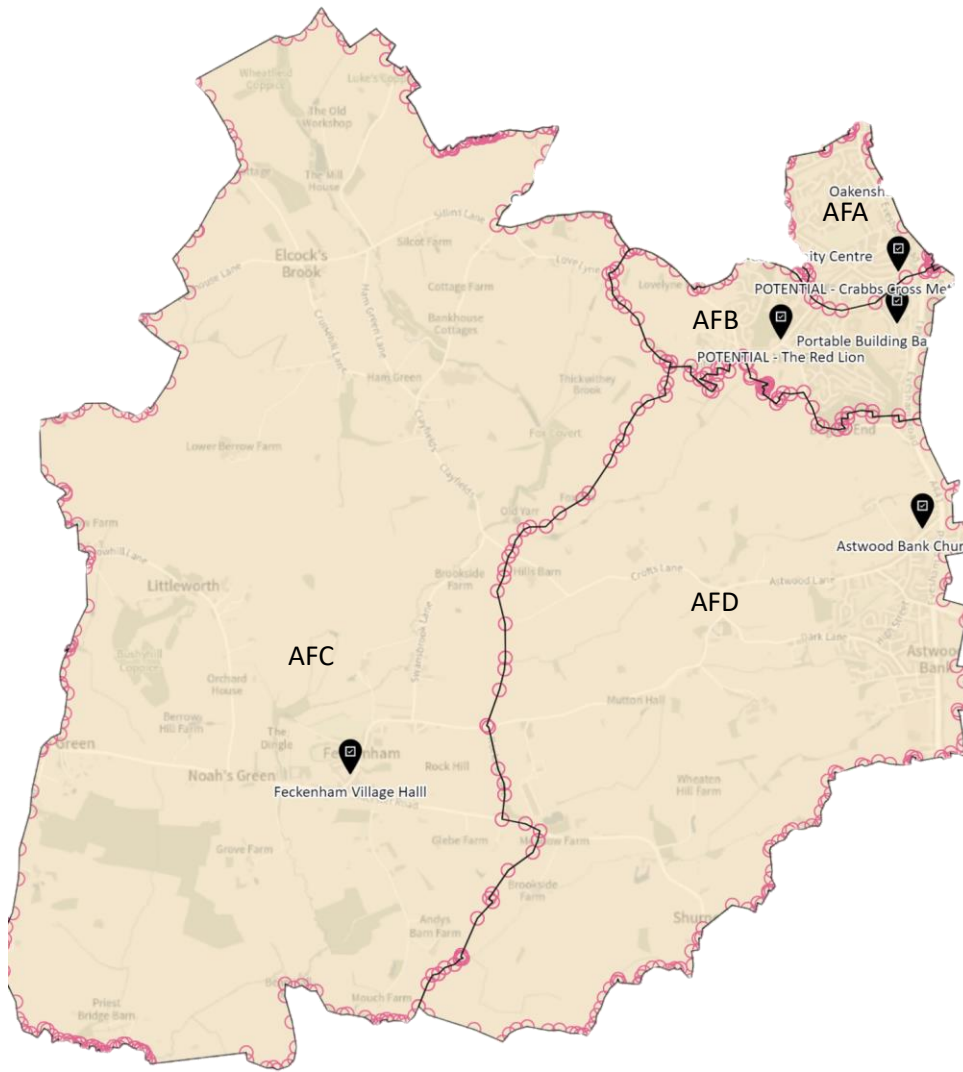

Appendix 1 – Ward Maps

Astwood Bank & Feckenham Ward

Batchley & Brockhill Ward

Central Ward

Greenlands & Lakeside Ward

Headless Cross & Oakenshaw Ward

Note: An additional polling district may be added (currently within HOC) regarding the Wirehill area

Matchborough & Woodrow Ward

North Ward

Webheath & Callow Hill Ward

Winyates Ward