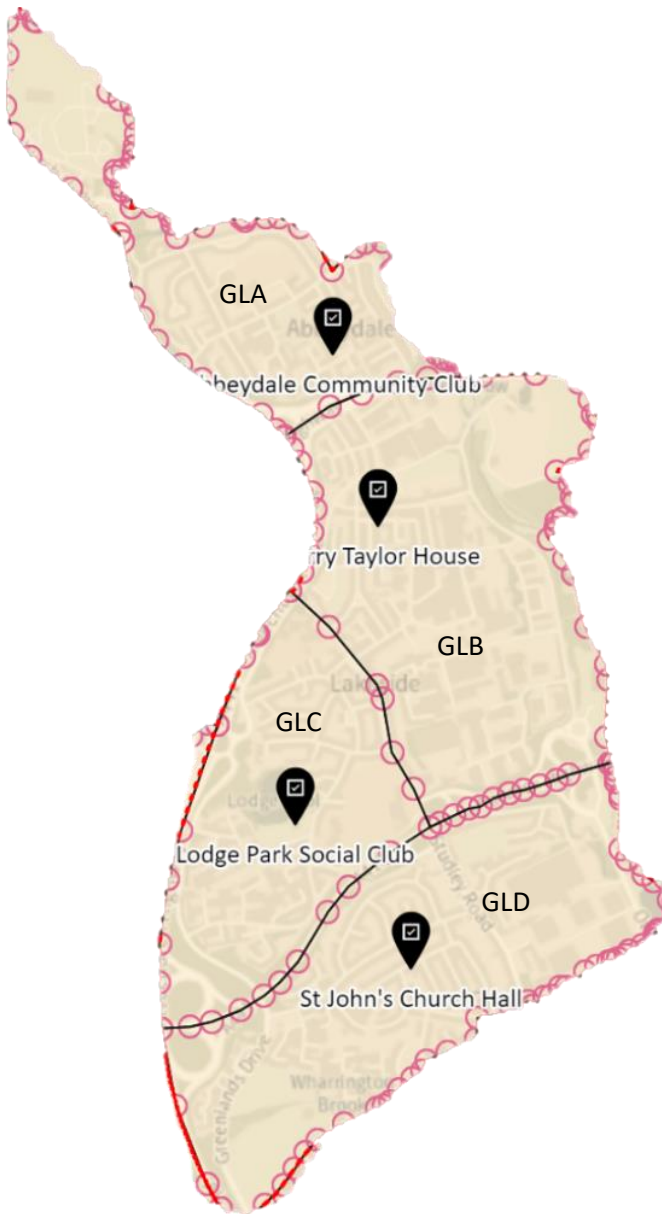

Appendix 1 – Ward Maps

Astwood Bank & Feckenham Ward

Batchley & Brockhill Ward

Central Ward

Greenlands & Lakeside Ward

Headless Cross & Oakenshaw Ward

Note: An additional polling district may be added (currently within HOC) regarding the Wirehill area

Matchborough & Woodrow Ward

North Ward

Webheath & Callow Hill Ward

Winyates Ward