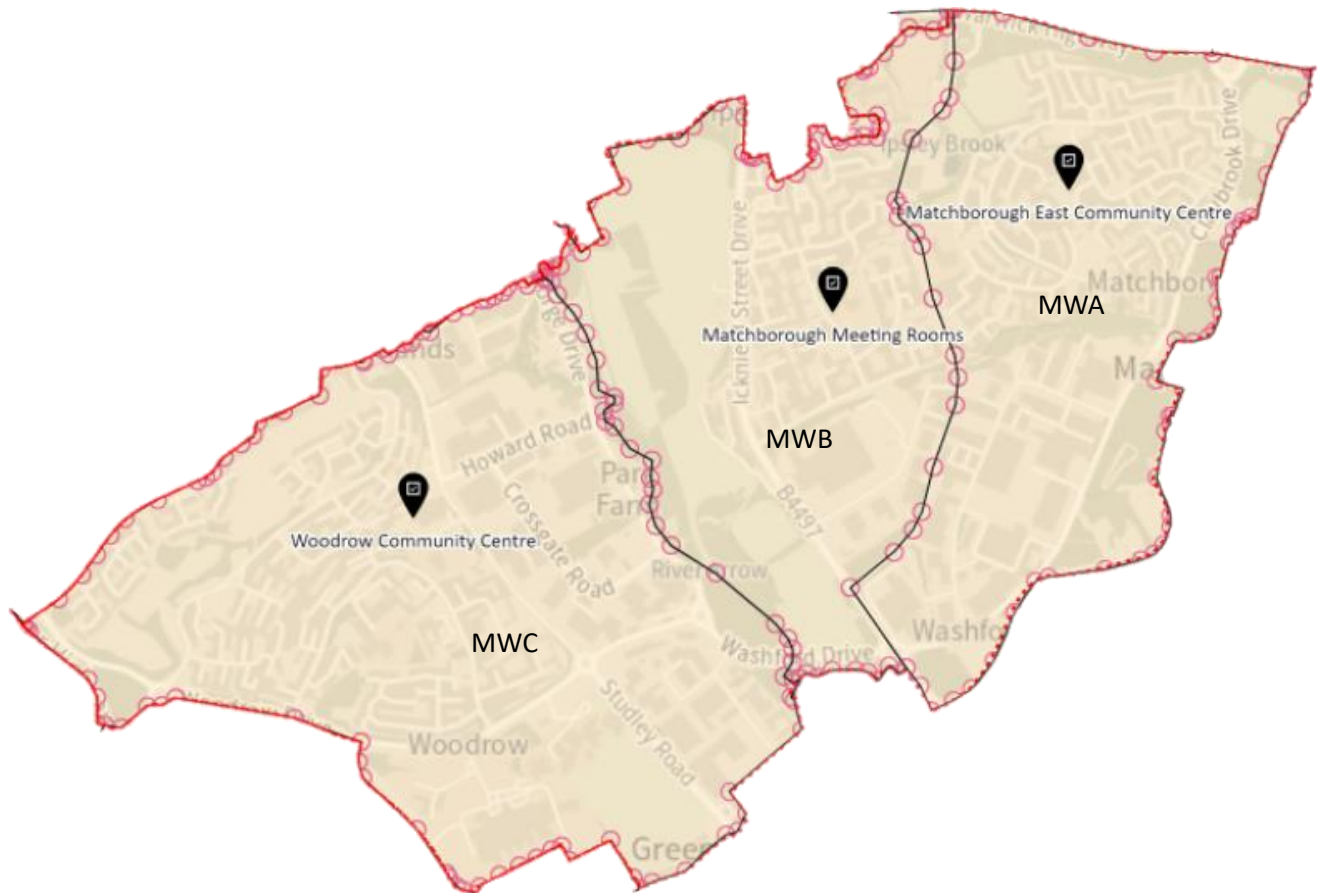

Appendix 1 – Ward Maps

Astwood Bank & Feckenham Ward

Batchley & Brockhill Ward

Central Ward

Greenlands & Lakeside Ward

Headless Cross & Oakenshaw Ward

Note: An additional polling district may be added (currently within HOC) regarding the Wirehill area

Matchborough & Woodrow Ward

North Ward

Webheath & Callow Hill Ward

Winyates Ward