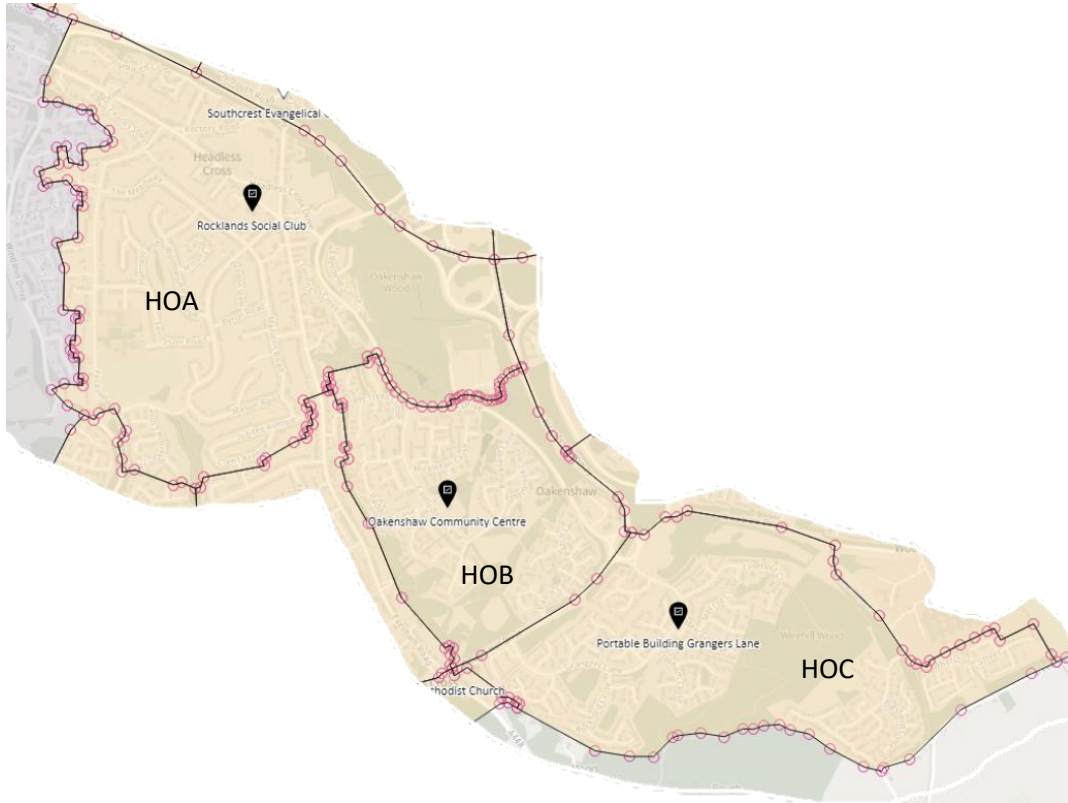

Appendix 1 – Ward Maps

Astwood Bank & Feckenham Ward

Batchley & Brockhill Ward

Central Ward

Greenlands & Lakeside Ward

Headless Cross & Oakenshaw Ward

Note: An additional polling district may be added (currently within HOC) regarding the Wirehill area

Matchborough & Woodrow Ward

North Ward

Webheath & Callow Hill Ward

Winyates Ward