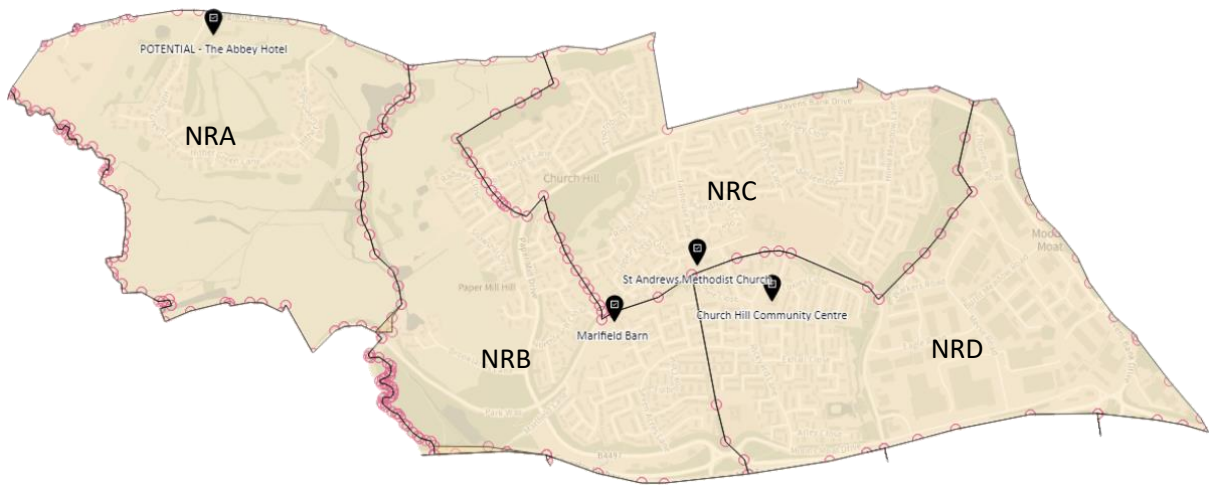

Appendix 1 – Ward Maps

Astwood Bank & Feckenham Ward

Batchley & Brockhill Ward

Central Ward

Greenlands & Lakeside Ward

Headless Cross & Oakenshaw Ward

Note: An additional polling district may be added (currently within HOC) regarding the Wirehill area

Matchborough & Woodrow Ward

North Ward

Webheath & Callow Hill Ward

Winyates Ward