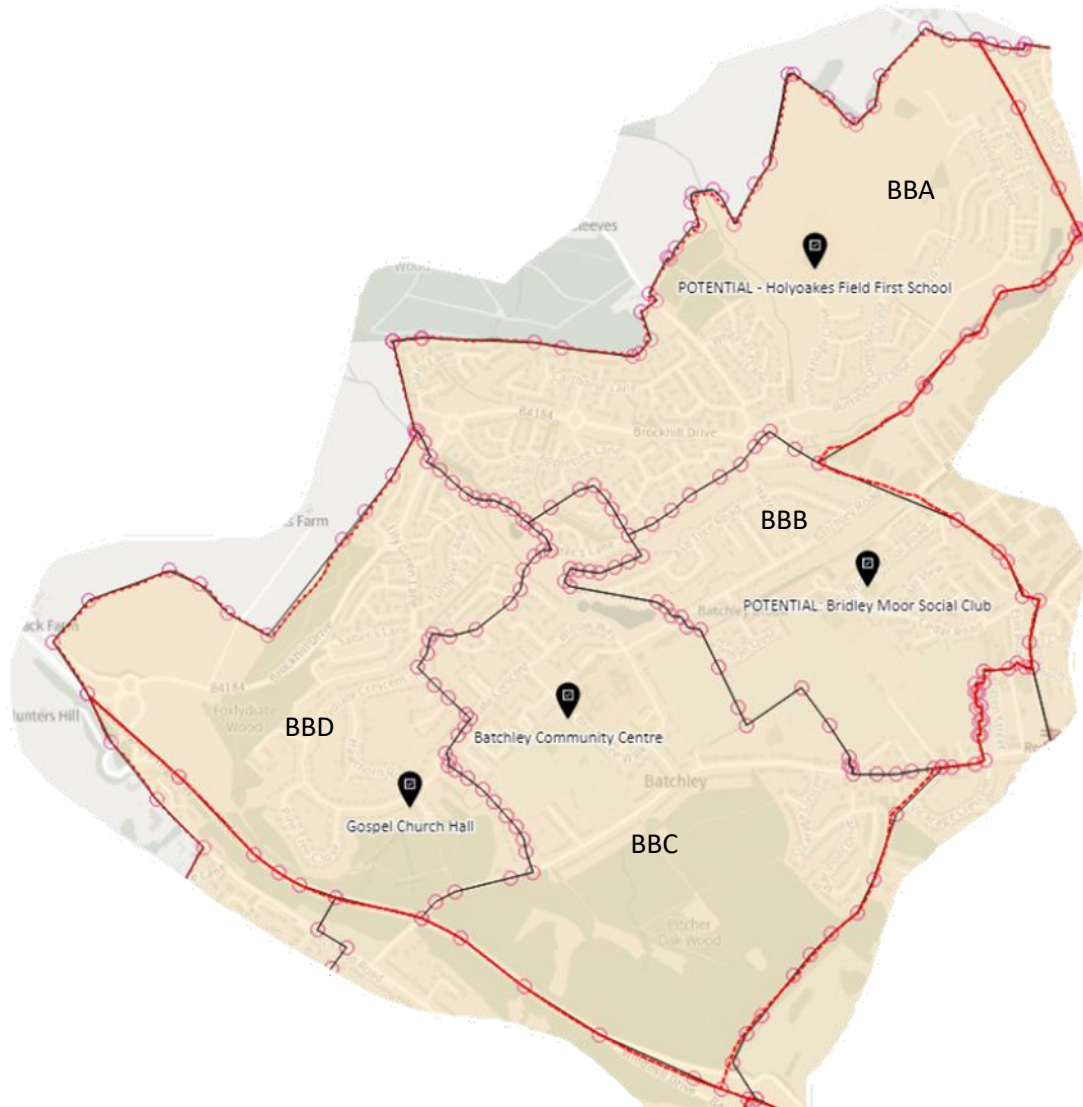

Appendix 1 – Ward Maps

Astwood Bank & Feckenham Ward

Batchley & Brockhill Ward

Central Ward

Greenlands & Lakeside Ward

Headless Cross & Oakenshaw Ward

Note: An additional polling district may be added (currently within HOC) regarding the Wirehill area

Matchborough & Woodrow Ward

North Ward

Webheath & Callow Hill Ward

Winyates Ward