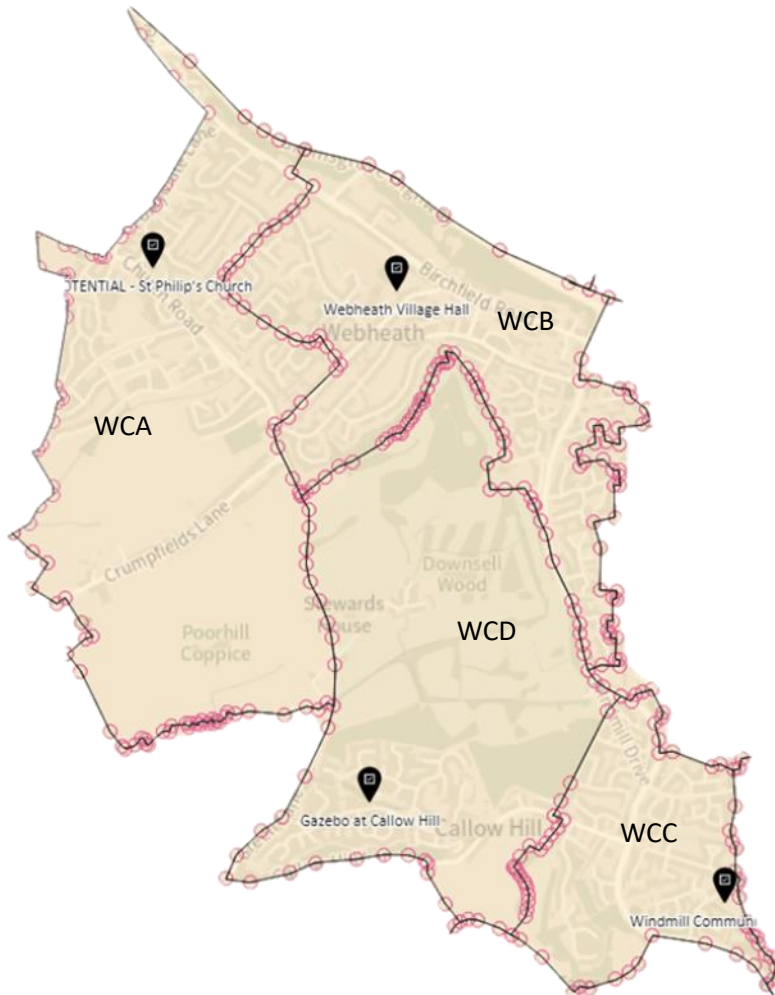

Appendix 1 – Ward Maps

Astwood Bank & Feckenham Ward

Batchley & Brockhill Ward

Central Ward

Greenlands & Lakeside Ward

Headless Cross & Oakenshaw Ward

Note: An additional polling district may be added (currently within HOC) regarding the Wirehill area

Matchborough & Woodrow Ward

North Ward

Webheath & Callow Hill Ward

Winyates Ward